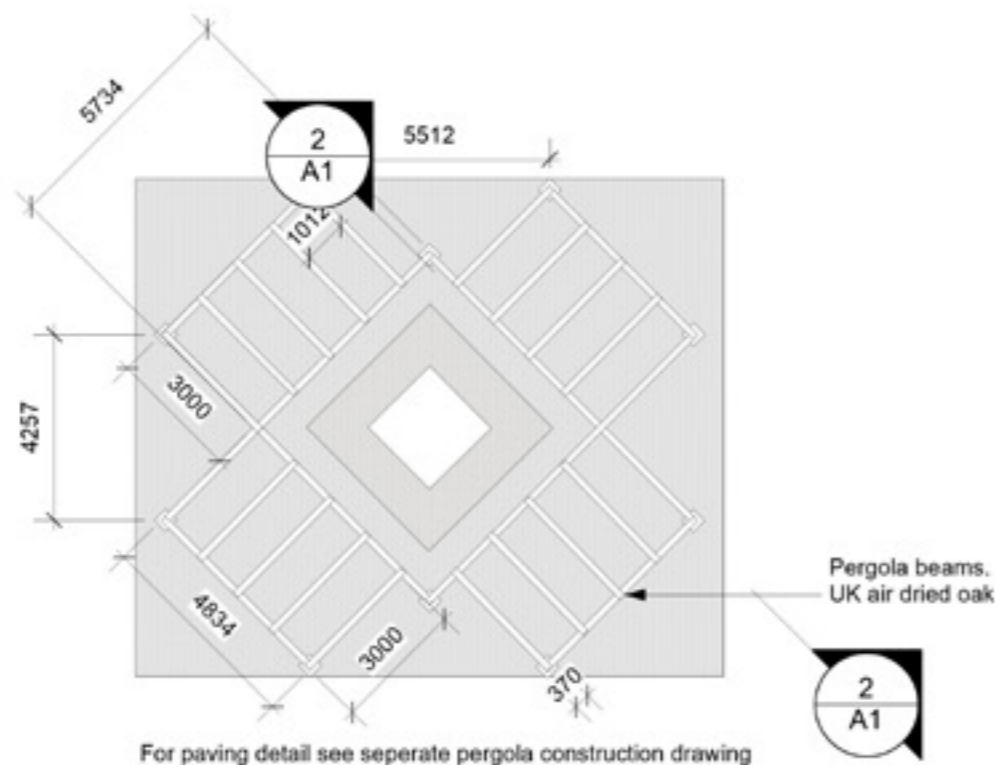

Made with:
Vectorworks
Photoshop

ROBERT PRYOR
Garden Design Services
ra_pryor@hotmail.com
07776242439

CONSTRUCTION DETAILING THAT CONNECTS WITH AN HISTORIC CONCEPT

1 Pergola elevation A1A1
Scale: 1:50

3 Pergola Design Intent
Scale: 1:75