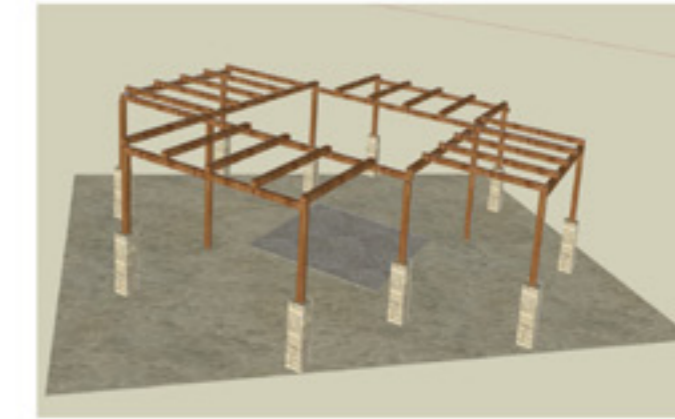

Made with:
Vectorworks
Photoshop

ROBERT PRYOR
Garden Design Services
ra_pryor@hotmail.com
07776242439

CONSTRUCTION DETAILING THAT CONNECTS WITH AN HISTORIC CONCEPT

1 Pergola elevation A1A1
Scale: 1:50

3 Pergola Design Intent
Scale: 1:75