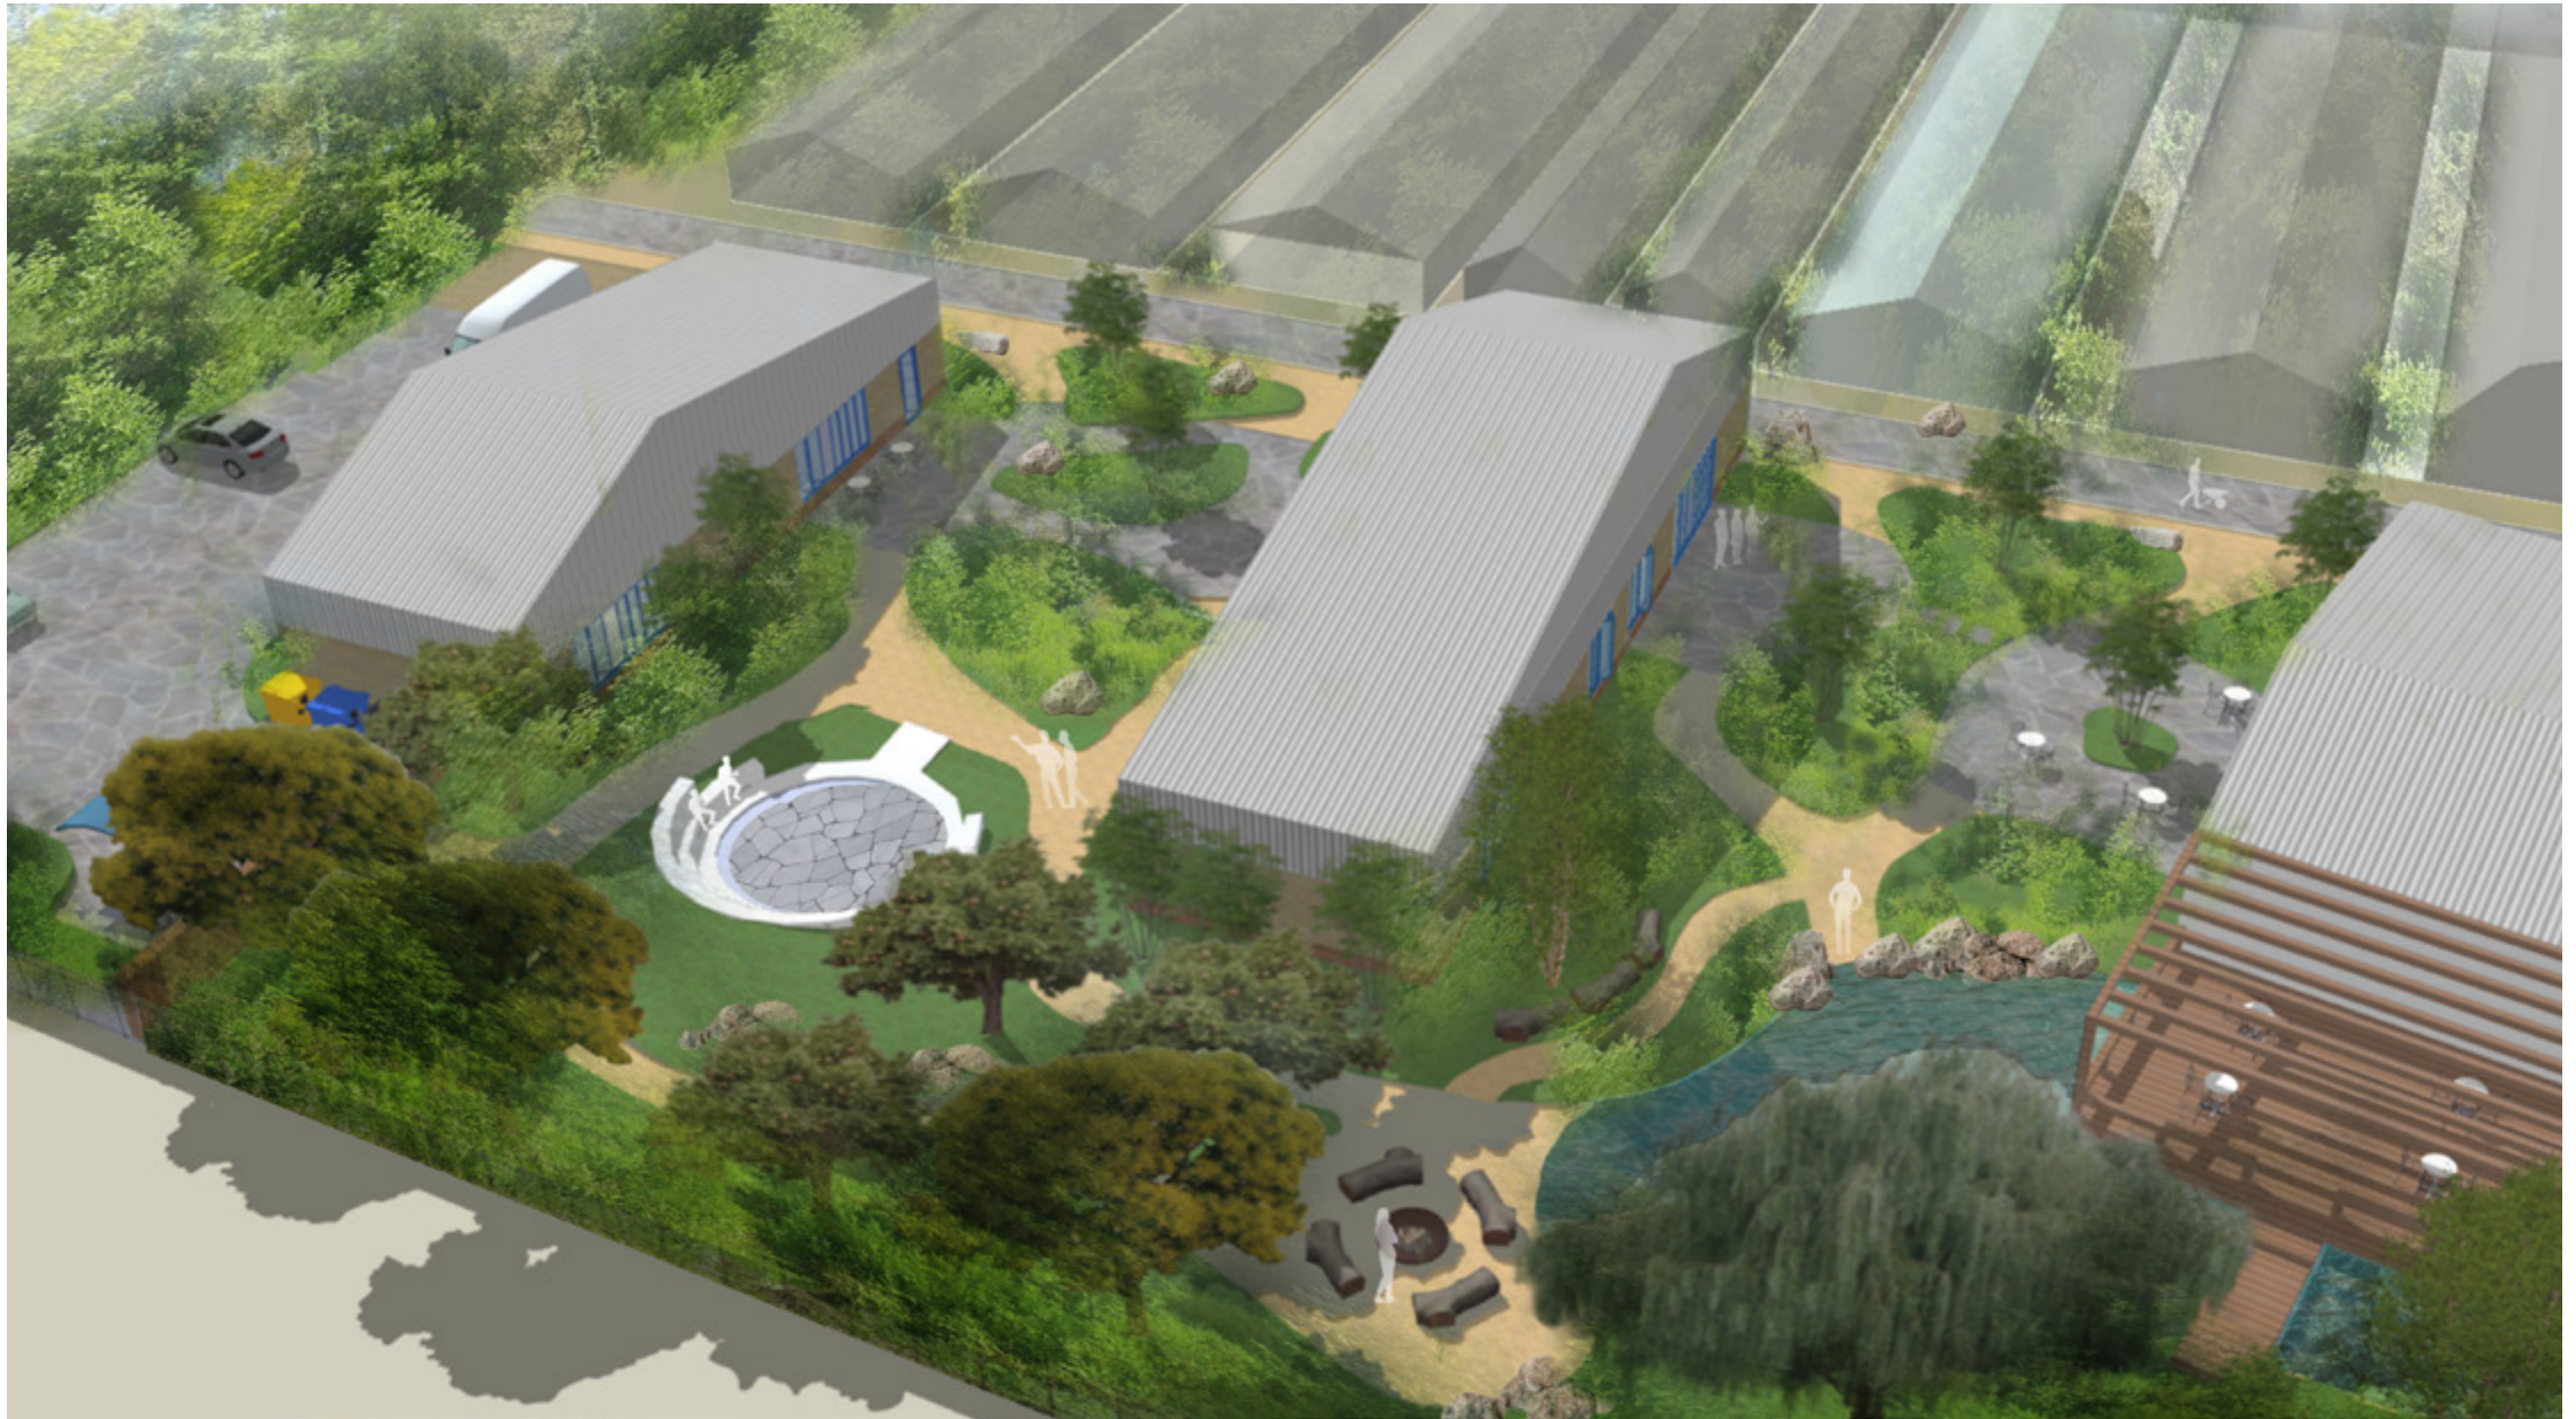

VISUAL TO CONVEY AN INFORMAL AND INTIMATE CONCEPT THAT MAKES A VAST SITE MORE APPROACHABLE

Flyover view of wellbeing gardens for north London community garden. Concept based on ancient dried out streams that have become a wildlife haven.

Made with:
Sketchup
Photoshop

ROBERT PRYOR
Garden Design Services
ra_pryor@hotmail.com
07776242439