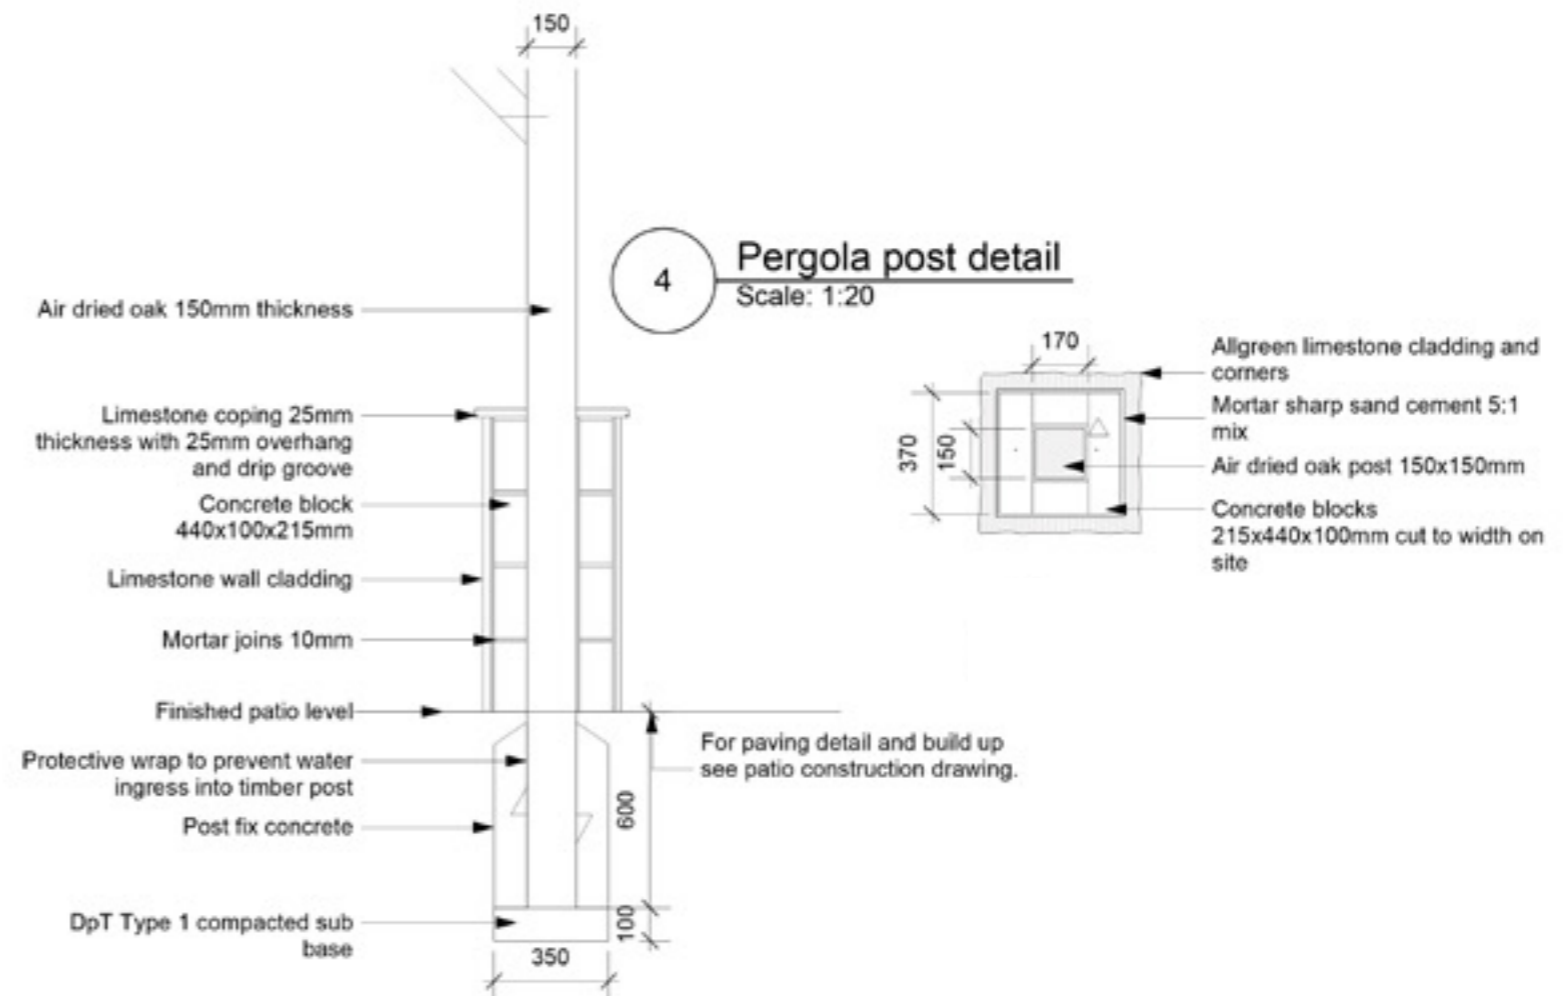

Bespoke limestone and timber pergola to tell the story of nearby Chichester Cathedral collapse in 1861 for an historic project

Made with:
Vectorworks
Sketchup

ROBERT PRYOR
Garden Design Services
ra_pryor@hotmail.com
07776242439