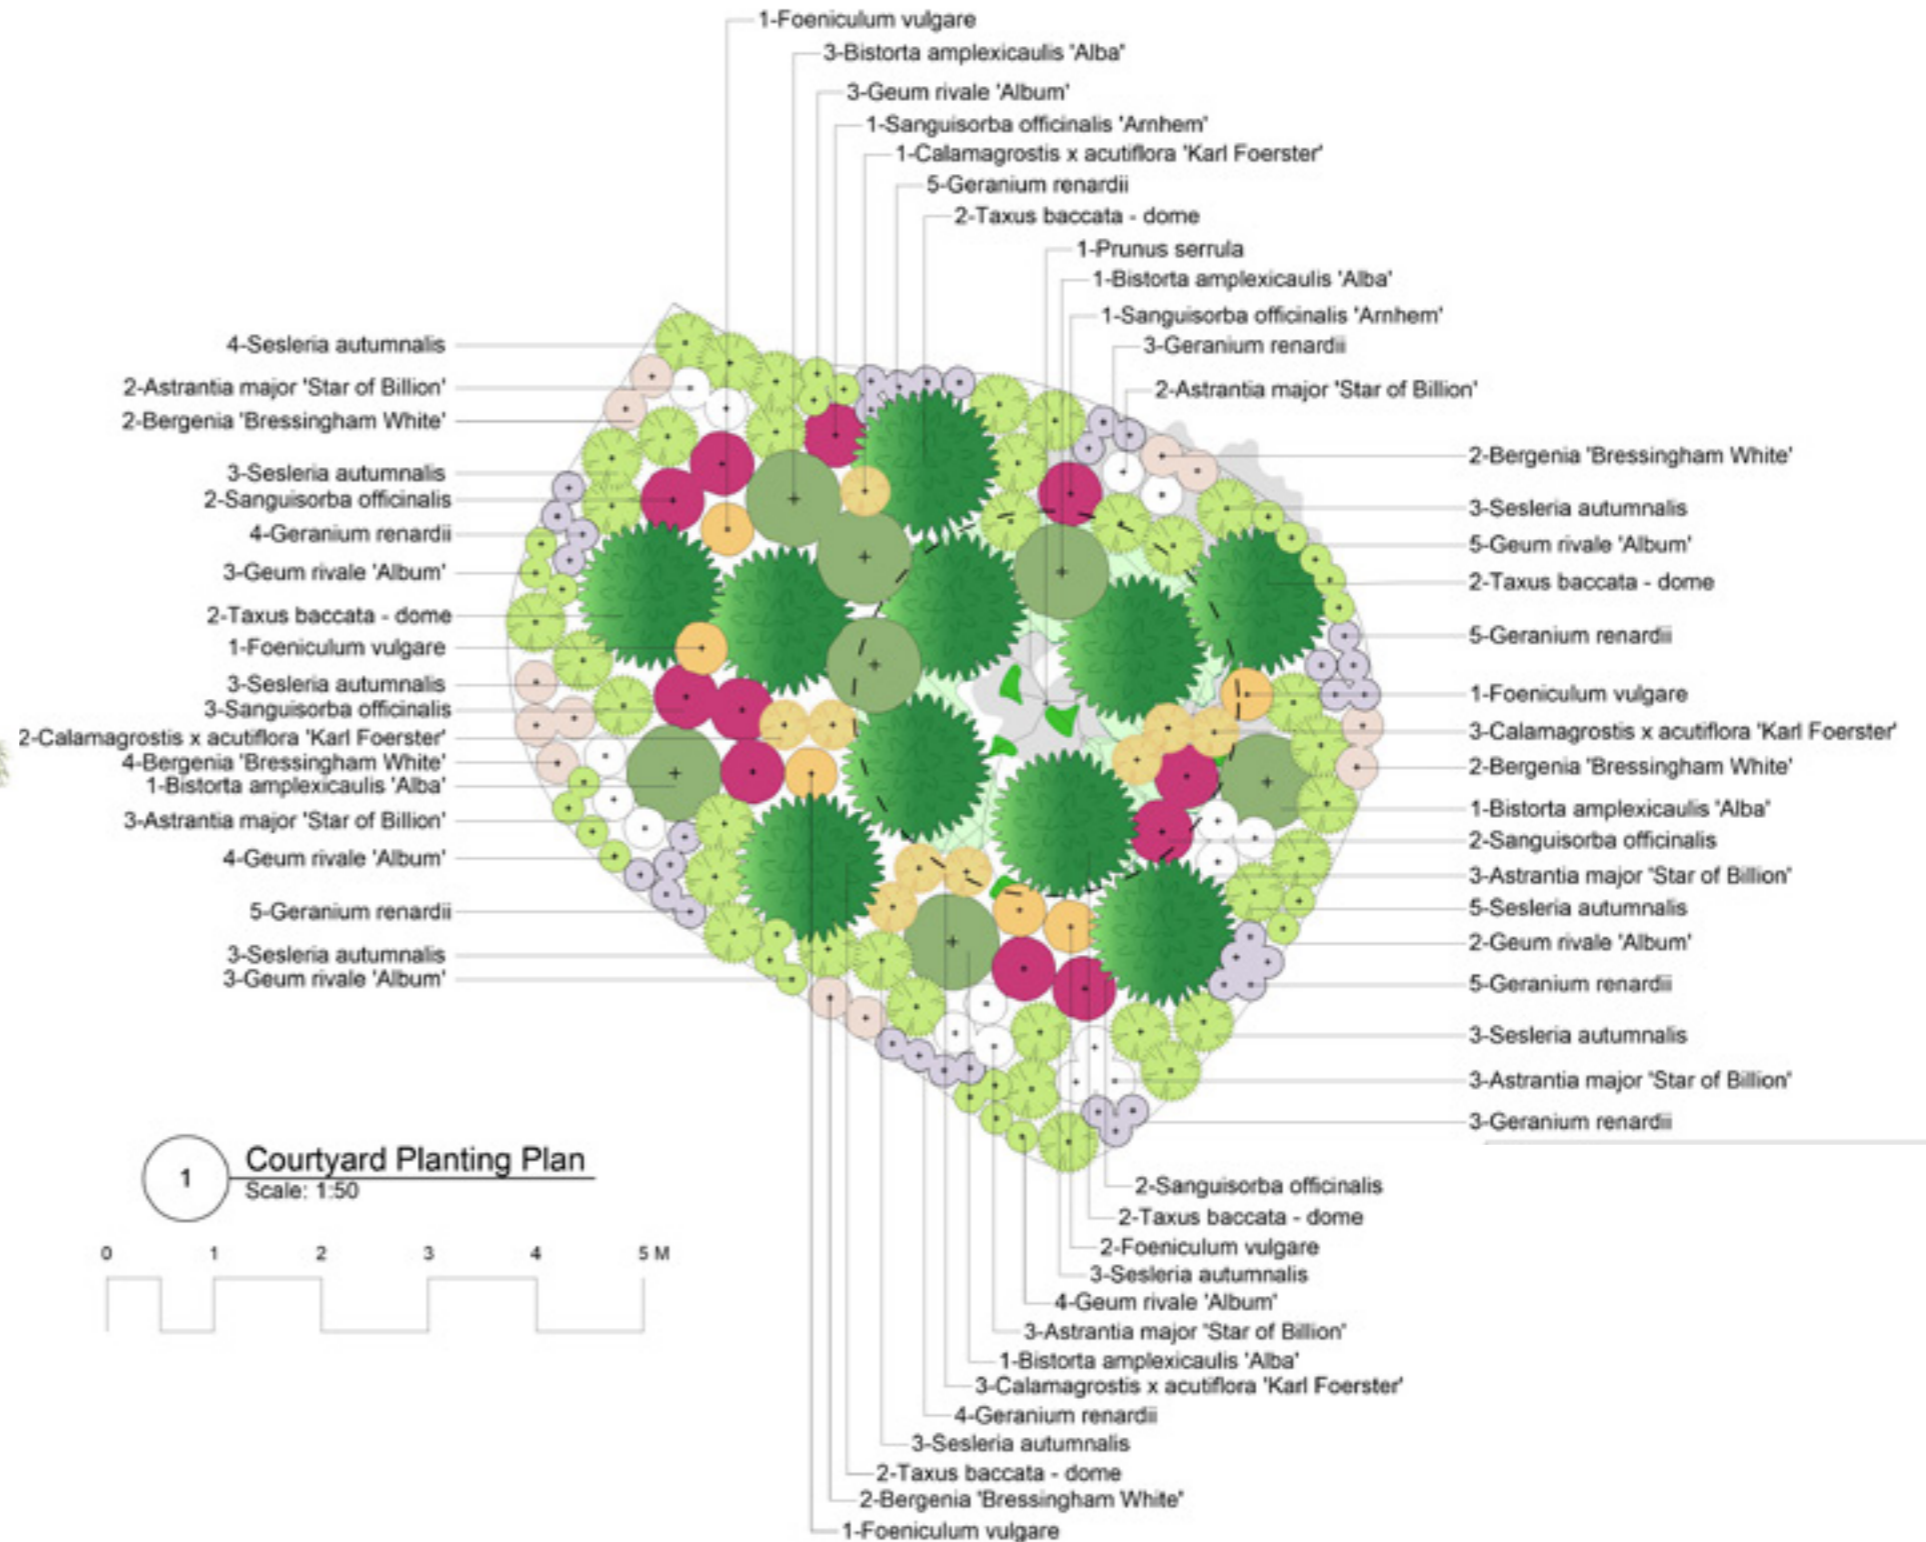

Made with:
Sketchup
Photoshop

ROBERT PRYOR
Garden Design Services
ra_pryor@hotmail.com
07776242439

A CONCEPT PLAN THAT TRANSFORMS OPEN, EXPOSED GROUNDS INTO A SET OF GARDENS THAT WILL ENGAGE ITS 40 RESIDENTS FOR 52 WEEKS A YEAR

Concept Plan. Saxon Meadows, Private Residences, Tangmere, Sussex
 Concept Name: "Lost Spires & Adventure Lines"
 Atmosphere: Loose, Romantic, Wandering

Made with:
 Vectorworks
 PhotoshopV

ROBERT PRYOR
 Garden Design Services
 ra_pryor@hotmail.com
 07776242439

PLANTING DETAIL THAT CONNECTS WITH AN HISTORIC CONCEPT

Courtyard planting elevation, palette and plan linking back to nearby Chichester Cathedral. Using a pollinator friendly palette of whites and yellows to evoke twinkling candlelight to create a relaxed and romantic atmosphere