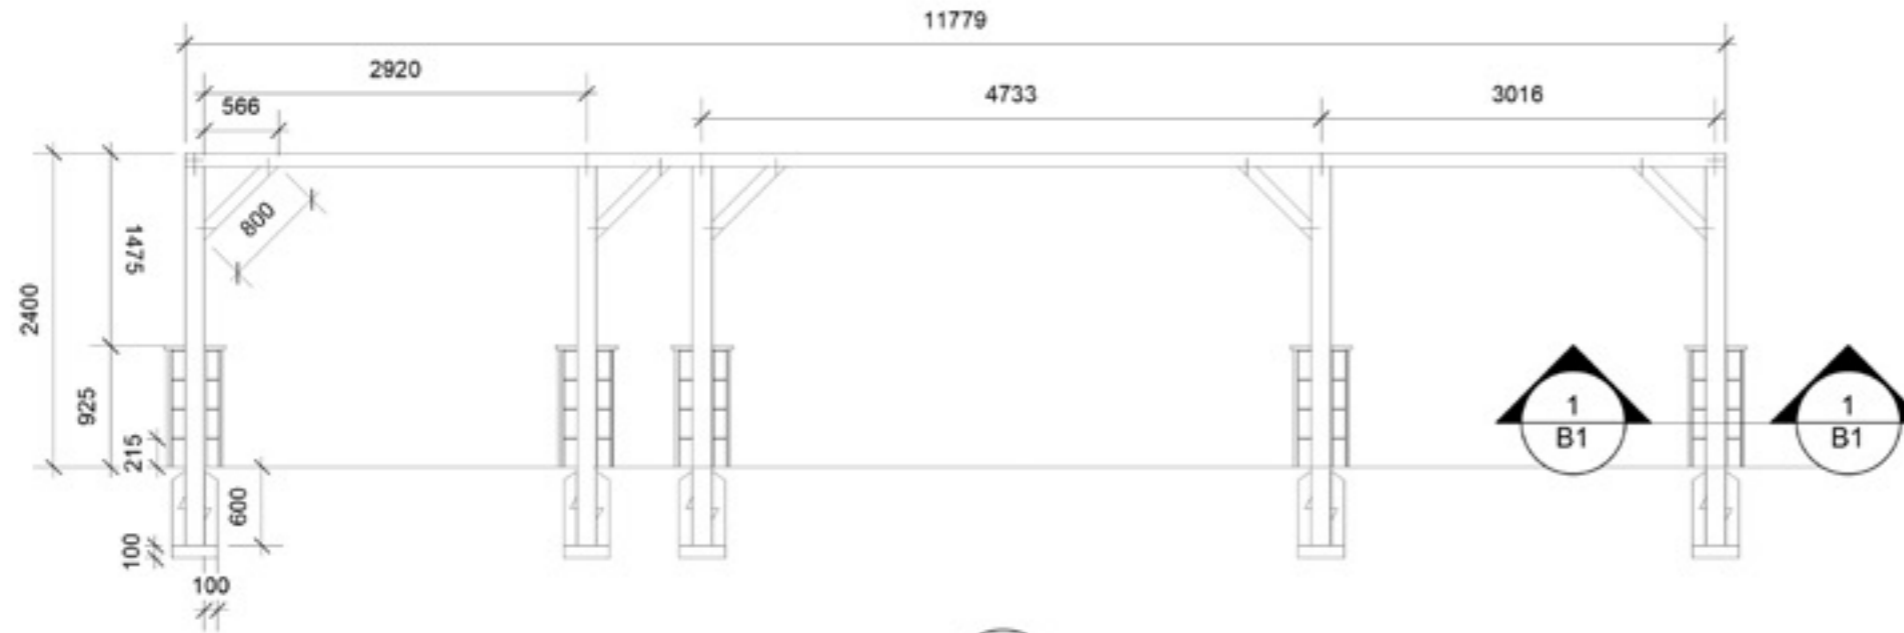

Made with:
Vectorworks
Photoshop

ROBERT PRYOR
Garden Design Services
ra_pryor@hotmail.com
07776242439

CONSTRUCTION DETAILING THAT CONNECTS WITH AN HISTORIC CONCEPT

1 Pergola elevation A1A1
Scale: 1:50

3 Pergola Design Intent
Scale: 1:75