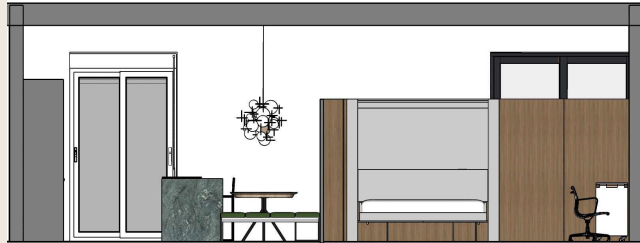

ANA TROFIN

PORTFOLIO

WWW.TROFINIDESIGNS.COM

TROFINIDESIGNS

07900141916

88MPH

2 BED APARTMENT

Not to scale -Floorplan

Not to scale -Elevation with Bed unfolded

Not to scale -Perspective view

ECO POP UP SHOP

Wavy Acoustic Fins

1. Not to scale- Side Elevation

Parametric wall, Cork

Glasses support

2 Perspective view