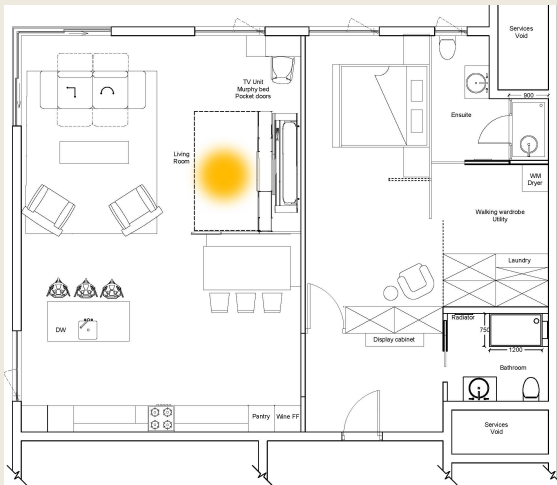

ANA TROFIN

PORTFOLIO

WWW.TROFINIDESIGNS.COM

TROFINIDESIGNS

07900141916

88MPH

2 BED APARTMENT

Not to scale -Floorplan

Not to scale -Elevation with Bed unfolded

Not to scale -Perspective view

ECO POP UP SHOP

Wavy Acoustic Fins

1. Not to scale- Side Elevation

Parametric wall, Cork

Glasses support

2 Perspective view